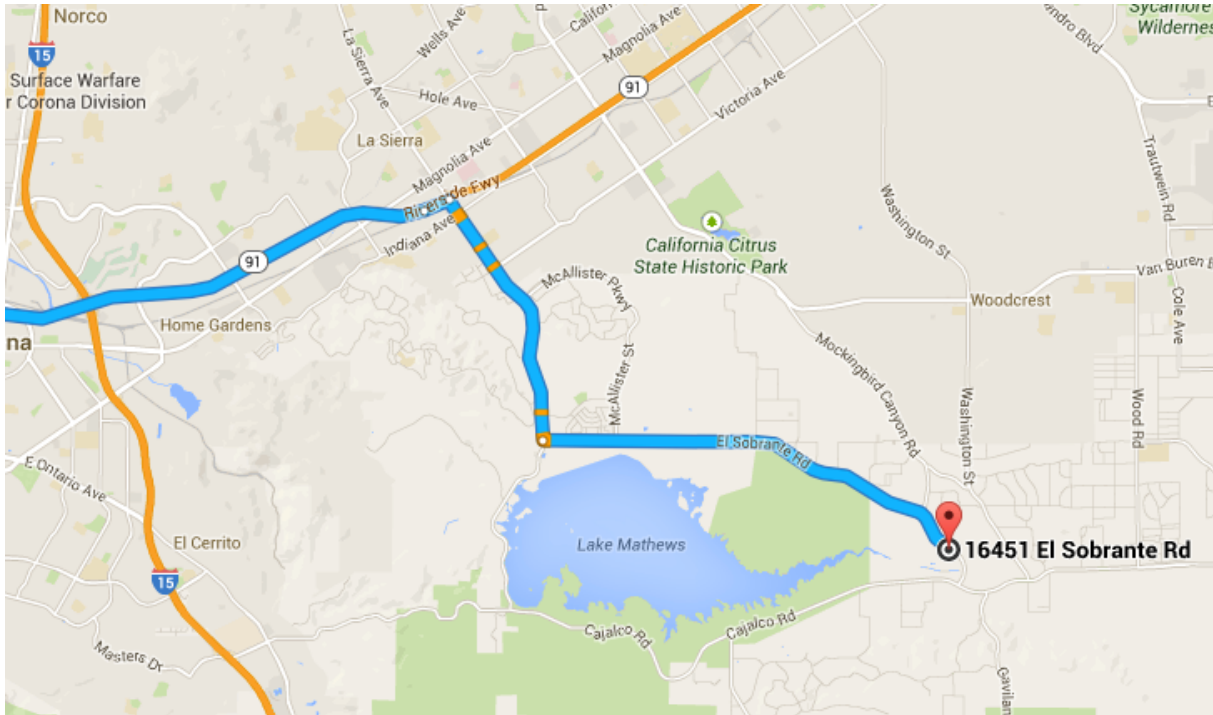

Western Municipal Water District
16451 El Sobrante Rd., Riverside, CA 92503
(951) 571-7100 - District
(714) 454-9552 - Patti Wahlberg
Please call if you get lost

From the West: Take CA-91 East, exit La Sierra Ave in Riverside, go right on La Sierra, left on El Sobrante.

From the East: Take CA-91 West, exit La Sierra Ave in Riverside, go left on La Sierra, left on El Sobrante.

From the South: Take 15 N to 91 E (follow directions from 91 E)

From Los Angeles: Take 60 E to 71 S to 91 E (follow directions from 91 E)

****If you get to Cajalco Rd, you went too far****

Hotel Suggestions (There no hotels closer to plant)

Hampton Inn & Suites
Riverside/Corona East
4250 Riverwalk Pkwy
Riverside, CA 92505
(951) 352-5020
\$89 - \$106 10.3 miles

Rodeway Inn
10518 Magnolia Ave
Riverside, CA 92505
(951) 359-0770
\$59 - \$99 8.8 miles

Quality Inn & Suites
11043 Magnolia Ave
Riverside, CA 92505
(951) 688-5000
\$75 - \$115 8.8 miles